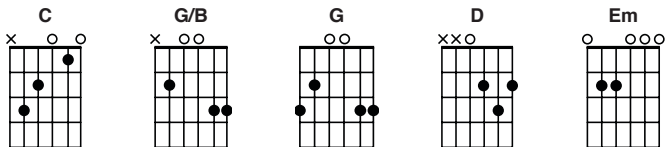

Kingdom Come

Tim Brown
Key of G

Intro: C/ (G/B)/ G//// C// D//// (2x)

Verse 1:

C G/B G C D
There will come a day when faith is all we have
C G/B G C D
There will come a time when hope cannot be found
C G/B G C D
For this very hour we look to what's before us
C G/B G C D
So we can stand and know Your promise is alive

Chorus:

C G D Em
In one accord and one position
C G D Em
We stand in awe of the cross and resurrection
C G D Em
You paid it all to save the lost
C D G
And lead us on to Kingdom come

Verse 2:

There will come a day when love will call us home
There will be a time when Your sons and daughters will arise
For this very hour we were made to worship
And so we stand as one as You lead us to Your throne

Verse 3:

There will come a day when pain will hold no meaning
There will be a time where tears will be no more
On that very hour we will see Your glory
And we will stand and sing "Hallelujah, Christ has won"

CCLI# 7061226

© 2015 Mercy/Vineyard Publishing (ASCAP).

Admin. worldwide by Vineyard Music. www.vineyardworship.com

All Rights Reserved. International Copyright Secured. Used by Permission.

As recorded on "Through It All"