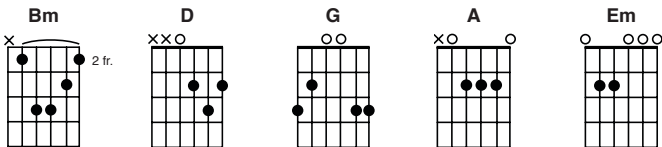

I Need You

Tim Brown

Key of D

Intro: Bm D (2x)

Verse 1:

Bm D Bm D
Desperate I come humbly I seek
Bm D Bm D
To know You more to make me complete
Bm D Bm D
I am longing for more of You
Bm D Bm D
I need Your presence Oh Jesus move

Chorus:

G A Bm
I need You
G Bm A Em
More than the sun, more than the water
G A Bm
I need You
G Bm A Em (end song on Bm after chorus chords)
All that I am is Yours forever

Verse 2:

Desperate I come, humbly I seek
To know Your voice, to hear You speak
I am longing for more of You
I need Your presence, Oh Jesus move

Instrumental: Bm/// G/ D///

Bridge:

Bm G D
Take my life, take all of me
Bm G D
I surrender, I surrender
Bm G D
You sustain, You're all I need
Bm G D
Lord I surrender

CCLI# 7061225

© 2015 Mercy/Vineyard Publishing (ASCAP).

Admin. worldwide by Vineyard Music. www.vineyardworship.com

All Rights Reserved. International Copyright Secured. Used by Permission.

As recorded on "Through It All"