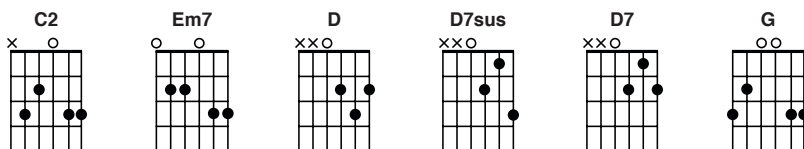

Furious

Jeremy Riddle
Key of G

INTRO: C2 Em7 C2 Em7

C2 Em7
Nothing can tear us from

C2 Em7
The grip of His mighty love

C2 Em7
We've only glimpsed His vast affection, heard whispers of His heart and passion
D D7sus D7

It's pouring out

C2
His love is deep, His love is wide and it covers us

G
His love is fierce, His love is strong, it is furious

C2 G
His love is sweet, His love is wild and it's waking hearts to life

C2 Em7
The Father loves and sends His Son

C2 Em7
The Son lays down His life for us

C2 Em7
He lavishes His love upon us, He calls us now His sons and daughters
D D7sus D

He's reaching out

C2
Come wake our hearts to life

G
Come wake our hearts to life

CCLI# 5782789

© 2010 Mercy/Vineyard Publishing (ASCAP).

Admin. worldwide by Vineyard Music. www.vineyardworship.com

All Rights Reserved. International Copyright Secured. Used by Permission.

As recorded on "God You Are"