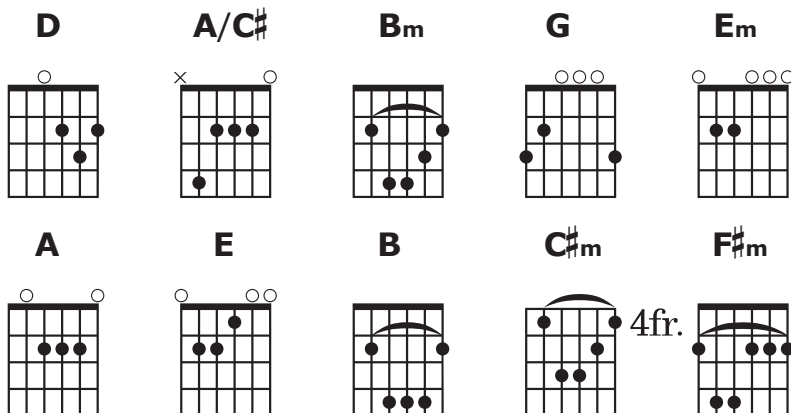

THIS DAY

ROSS NEVETTE & TERRY PRIGGE

D A/C# **Bm**
This day You have chosen me
G **D**
To walk beside the lost
A/C# **G**
To tell them of the love
Em
That set them free

D A/C# **Bm**
This day all is made complete
G **D**
Through Your suffering
A/C# **G**
Beginning with Your love
Em
That set us free

D A/C# **Bm**
This day I am in Your hands
G **D**
Forever I will be
A/C# **G**
Walking in this love
Em
That sets me free

D A/C# **Bm**
This day You have chosen me
G **D**
To walk beside the lost
A/C# **G**
To tell them of the love
Em
That set them free

D[E] **A[B]**
This is the day that I have chosen
Bm[C#m] **G[A]**
To live for You in ev'ry moment
D[E]
To give my life
A[B] **G[A]** **Em[F#m]**
As a living sacrifice

[Repeat Chorus]

CCLI#3332155

©2001 Vineyard Songs (SA). Admin. by Mercy/Vineyard Publishing in North America. All Rights Reserved. International Copyright Secured. Used by Permission.