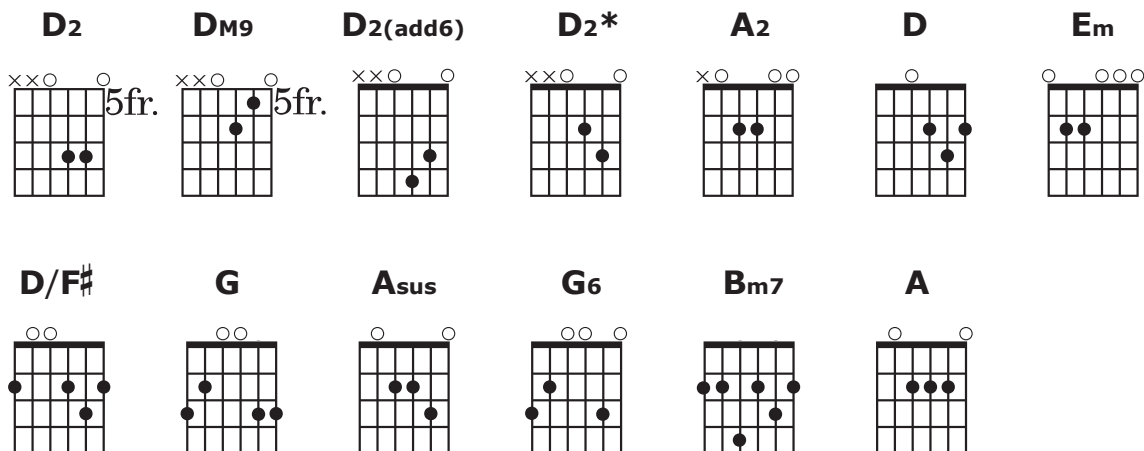

TEACH ME TO LOVE

IAN GOULD & AN HUBLERLAND

D₂ DM₉ D₂(add6) D₂*
Come Lord take my hand
D₂ DM₉ D₂(add6) D₂*
Take my heart take my mind
D₂ DM₉ D₂(add6) D₂*
Take me over beside and under
D₂ DM₉ D₂(add6) A₂ D D/C# D/B D/A D₂/G D₂/A D
Touch my life heal my soul

Em D/F# G Asus
Teach me to love a heavenly love
Em D/F# G₆
Show me the place to go
B_{m7} A G D/F#
Lead me on into Your garden
Em D/F# G Em D/F# G
Your paradise unknown
Em Asus A D
Jesus to You I come

D₂ DM₉ D₂(add6) D₂*
I turn my face into Your light
D₂ DM₉ D₂(add6) D₂*
Open my eyes ears to hear
D₂ DM₉ D₂(add6) D₂*
Move my mouth to speak Your words
D₂ DM₉ D₂(add6) A₂ D
Live without fear give without end