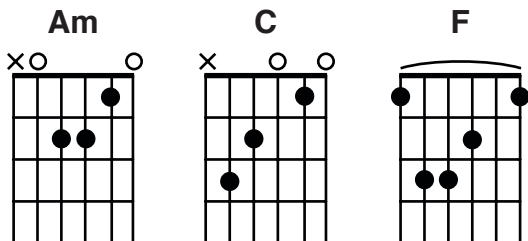

Your Mercy

Jimmy-John Morris and Billy Sommerville

Key of C

C F C F

You're a friend, a friend to the broken

C F C F

You are strong where I am weak

C F C F

You show grace, embrace the humble

Am F C F

And you're showing grace to me

C F C F
And your mercy, always lifts me

Am F C F
When I falter, when I turn away

C F C F
It's your kindness coming for me.

Am F C F C F
Here I stand Lord have your way

C F C F

Now I stand, I stand in your presence

C F C F

And every sin is washed away

C F C F

And there is hope, there's hope for tomorrow

Am F C F

I am free to start again