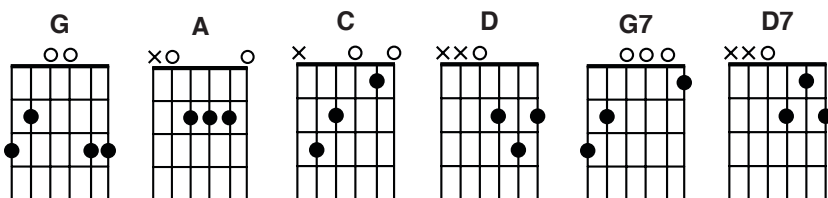

# You Are The Way

Crispin Schroeder  
Key of G

Intro: G A C D G C G

G G7  
You give me mercy everyday  
C G  
You give me grace along the way  
G D D7  
You lead me in the paths of righteousness  
G G7  
You are my counselor and guide  
C G  
You are the comforter inside  
G A C D G C G  
You are the way, oh Lord, You are the way

You are the life that never ends  
You are my savior, king and friend  
You are justice for the poor and the weak  
You cast out all my fears  
And you wipe away my tears  
You are the way O Lord, You are the way

You are the strength within my soul  
You are the love that won't let go  
You give me joy in happiness and tears  
You are the hope of kingdom come  
You are the Father's will be done  
You are the way O lord, You are the way

D G  
You are the way through the darkness  
C G  
You are the way through the storm  
D Em  
You are the way through confusion  
A D  
When my weary faith is worn  
G G7  
You are the truth that sets me free  
C G  
The light shining down on me  
G A C D G C G  
You are the way, oh Lord, You are the way