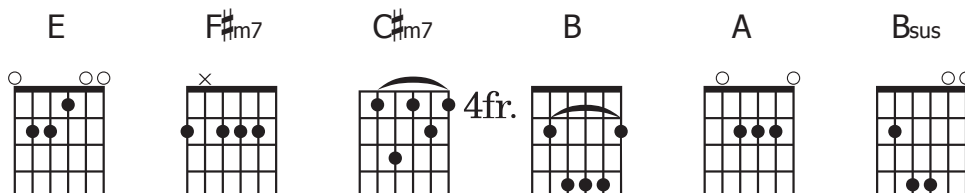

B/D# C#m7 A  
**Lord I don't deserve Your kind affection**

F#m7 E/G# A  
**When my unbelief has kept me from Your touch**

B/D# C#m7 A  
**I want my life to be a pure reflection**

F#m7 E/G# A  
**Of Your love**

E F#m7  
**So I come into Your chambers**

E/G# A  
**And I dance at Your feet Lord**

E F#m7  
**You are my Savior**

E/G# A  
**And I'm at Your mercy**

E F#m7 E/G# F#m7  
**All that has been in my life up to now**

C#m7 B<sub>sus</sub>/D# A  
**Belongs to You**

E F#m7 C#m7 B/D# A  
**For You are still holy**

**CCLI#2581983**

©1998 Vineyard Worship Publishing USA. (BMI)

All Rights Reserved. International Copyright Secured. Used By Permission.