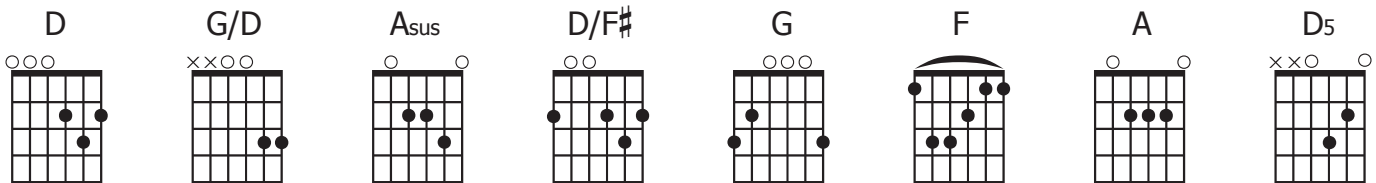

Asus
Yes, You are

D G/D
Broken am I

D G/D
Full of discord am I

D G/D
Hungry for change am I

Asus
Oh, am I

D (Alternate Chords: D/G)
Oh, to be like You

D/F# G (D/G G/B)
Oh, to reflect the God I know

Asus (A/C#)
The love You've shown

D
This is my longing

D/F# G
This is my deepest, strongest plea

Asus (A)
Lord, change me

Instrumental: F G D5 F G D5 F G D5 F G A
D G/D D

Would You change me?
D G/D D G/D D

Would You change me?

D G/D
Love You are

D G/D
Spirit and truth You are

D G/D
Everything right/good You are

Asus
Yes, You are

D G/D
Humbled am I

D G/D
Contrite of spirit am I

D G/D
Open to You am I

Asus
Oh, am I

Drop D tuning: