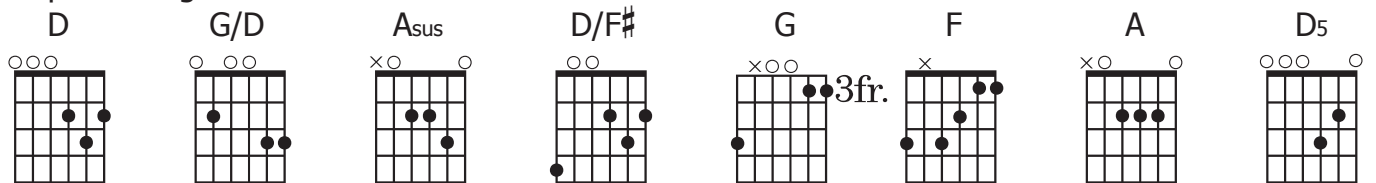

Asus
Yes, You are

D G/D
Broken am I

D G/D
Full of discord am I

D G/D
Hungry for change am I

Asus
Oh, am I

D (Alternate Chords: D/G)
Oh, to be like You

D/F# G (D/G G/B)
Oh, to reflect the God I know

Asus (A/C#)
The love You've shown

D G/D
Spirit and truth You are

D G/D
Everything right/good You are

Asus
Yes, You are

D G/D
Humbled am I

D G/D
Contrite of spirit am I

D G/D
Open to You am I

Asus
Oh, am I

Drop D tuning: