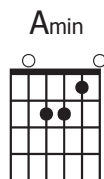

D_{min} F
He embraced the worst of suffering

A_{min} C
He endured the cross, the nails, the pain

D_{min} F
That us lost and lowly sinners

A_m
Would know His love and know His grace

G F
Who will believe this message?

G F C
Who's been given eyes to see?

G F
This man of lowly birth

C C_{sus} F
Is Christ your Lord and King

C F
Behold His glory, the One and the Only (repeat 4x)

CCLI#5351457

©2009 Mercy/Vineyard Publishing (ASCAP).