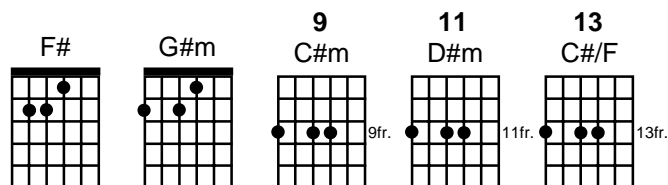

# SHOW ME THE WAY (Guitar Version)

Kim McMechan

We thought we'd give you this the way it was written because it's simpler than it seems. All chords using a number for a name are the same fingering, only using that fret.

F# G#m 9

I see the road ahead

F# G#m 9

But I don't know if I can carry on

F# G#m 9 F#

So strengthen me and I will run

G#m 9

Into Your arms

11 13 9

Oh oh I just can't live without You

11 13 9

Oh oh That's what I like best about You

I've got to leave this world behind

It's growin' weary on me

My feet are heavy, Heaven help me

I'm callin' Your Name

F# G#m 9

Show me the way (3x)

11 13 9 F#

I've got to find my way somehow

Capo on 2nd fret

CCLI No. 3380736

Copyright © 2001 Vineyard Songs Canada

International copyright secured. All rights reserved. Used by permission.