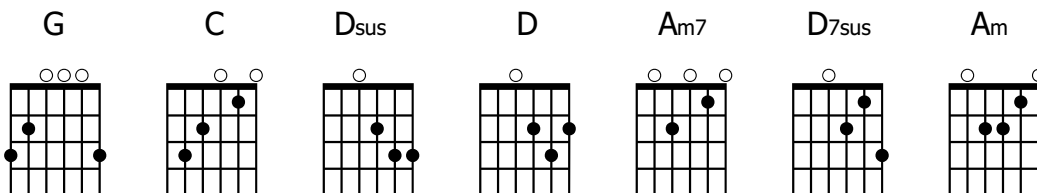

SHOUT TO THE LORD

KEVIN PROSCH

G C
We are His people
G D_{sus} D
He gives us music to sing
G C
There is a sound now
G D_{sus} G D_{sus}
Like the sound of the Lord when His enemies flee

G C
There is a cry in our hearts
G D_{sus} D
Like when deep calls unto the deep
G C
For Your breath of deliverance
G D_{sus} G D_{sus}
To breathe on the music we so desperately need

Am7 D_{sus} D
But without Your power
Am7 D_{sus} D
All we have are these simple songs
Am7 D_{sus} D
If You'd step down from heaven
G/D D C/D D
Then the gates of hell would surely fall

C/G G Am7/G G
There is a God who loves His church His Bride
C/G G Am7/G G
There is a King who loves to hear their cries
C/G G Am7/G G
There is a God who loves His people's cry
C/G G Am7/G G
There is a King who hears their every cry
C/G G Am7/G G
So we say "Yes Lord yes Lord"

G C
Shout to the Lord shout to the Lord
G D
Shout to the Lord of hosts
G C
Shout to the Lord shout to the Lord
G D
Shout to the Lord of hosts
G
And it breaks the heavy yoke
C
Breaks the heavy yoke
G D
When you shout you shout to the Lord
G
It breaks the heavy yoke
C
Breaks the heavy yoke
G D G
When you shout you shout to the Lord

G D7_{sus} G D7_{sus}
Woa you shout to the Lord
G D7_{sus} G D7_{sus}
Yea you shout to the Lord

G
La la la la la la la
La la la la la la

CCLI#755141

©1991 Mercy/Vineyard Publishing (ASCAP).

All Rights Reserved. International Copyright Secured. Used By Permission.