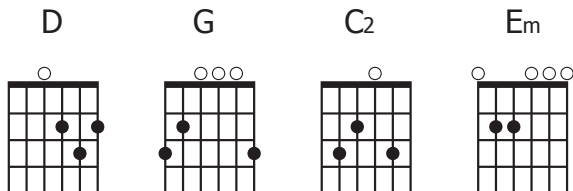

SET ME ON FIRE

RYAN DELMORE

D G C₂ D G C₂
I am so tired of compromising
D G C₂ D G C₂
I am so tired of lukewarm living
D G C₂ D G C₂
So here I am with arms wide open
D G C₂ D G C₂
Lord here I am my heart wide open

D G C₂
Set me on fire
D G C₂
Set me on fire
D G C₂
Set me on fire
D G C₂
Set me on fire

Em D C₂
Take this heart of mine
Em D C₂
Place Your love inside
Em D C₂
I want to go against the grain
Em D C₂ D G C₂
I want to go against the grain