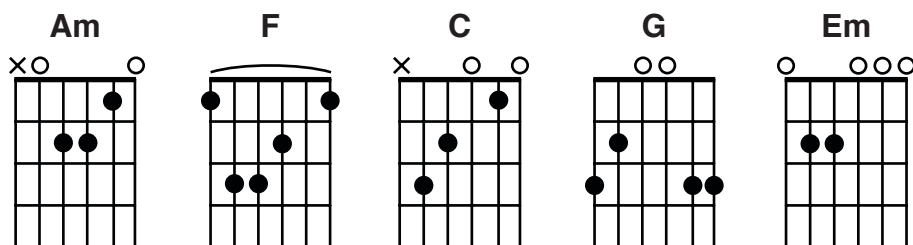

Servant Wide Awake

Kate Delmore, Ryan Delmore
Key of C

Intro: Am F C (2x)

Am F
Oh my King, how my soul awaits

C G
For the day of Your coming

Am F
Let me be a servant wide awake

C G
And my lamp ever burning

Am G Em F
Father let Your kingdom come

Am G Em F
Let Your will on earth be done

Am G Em F
Healing for the ones You love

Dm F Dm F
Come, Come

F C
The Spirit and the bride say “come”

Am G C
The Spirit and the bride say “come”

Dm F G
The Spirit and the bride say “come”

Turnaround: Am F C (2x)

CCLI#6615240

©2013 Mercy/Vineyard Publishing

Admin. worldwide by Vineyard Music. www.vineyardworship.com

All Rights Reserved. International Copyright Secured. Used by Permission.

SERVANT WIDE AWAKE - LIVE FROM VANCOUVER, WA (VW2-408)