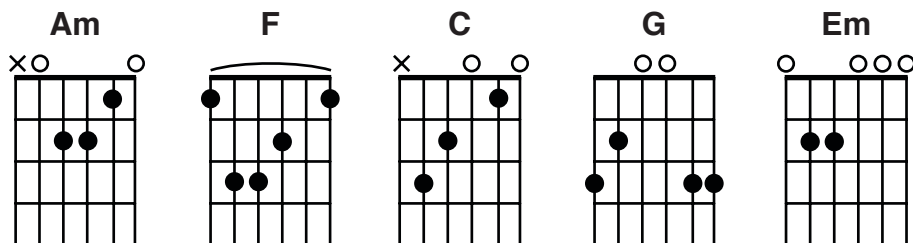

Servant Wide Awake

Kate Delmore, Ryan Delmore
Key of C

Intro: Am F C (2x)

Am F
Oh my King, how my soul awaits

C G
For the day of Your coming

Am F
Let me be a servant wide awake

C G
And my lamp ever burning

Am G Em F
Father let Your kingdom come

Am G Em F
Let Your will on earth be done

Am G Em F
Healing for the ones You love

Dm F Dm F
Come, Come

F C
The Spirit and the bride say "come"

Am G C
The Spirit and the bride say "come"

Dm F G
The Spirit and the bride say "come"

Turnaround: Am F C (2x)

CCLI#6615240

©2013 Mercy/Vineyard Publishing

Admin. worldwide by Vineyard Music. www.vineyardworship.com

All Rights Reserved. International Copyright Secured. Used by Permission.

SERVANT WIDE AWAKE - LIVE FROM VANCOUVER, WA (VW2-408)