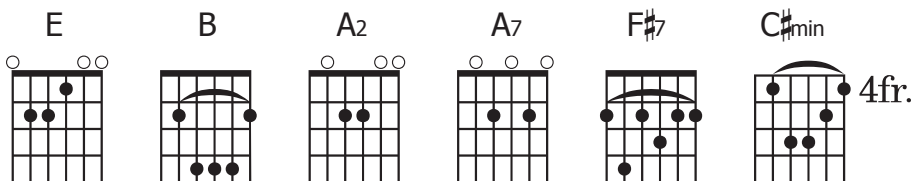

OFFERING

Without Capo

DIANE THIEL

♩=90

Introduction: E B A₂ E B A₇

E B

Like clay in Your hands

A₂

Mold me any way You want to

E B

Like change in Your pocket

A₂ B

Lord, spend me at Your will

E B

Like a fine, fine wine

A₂

Pour me out for Your good pleasure

A₂ B

I want to be an offering

F[♯]₇ A₂ E

I'll be an offering for You

F[♯]₇ A₂ E

I don't care if this world thinks I'm a fool

F[♯]₇ A₂ E C[♯]_{min} F[♯]₇

I must become much less so that You become more

A₂ B E To Verse: E B A₂ E B A₇

I want to be an offering To End: F[♯]₇ A₂ E

F[♯]₇ A₂ E

Spend my life

F[♯]₇ A₂ E

Spend my life

CCLI#5575941

©2009 Mercy/Vineyard Publishing (ASCAP).

Admin. worldwide by Vineyard Music. www.vineyardmusic.com

All Rights Reserved. International Copyright Secured. Used By Permission.

Is God Listening? - Club Vineyard Vol. 69 (CVD-700159)