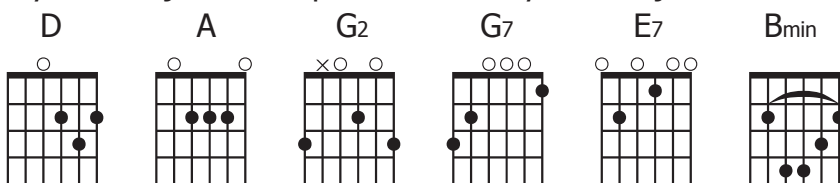

E<sub>7</sub> G<sub>2</sub> D  
I don't care if this world thinks I'm a fool

E<sub>7</sub> G<sub>2</sub> D B<sub>min</sub> E<sub>7</sub>  
I must become much less so that You become more

G<sub>2</sub> A D To Verse: D A G<sub>2</sub> D A G<sub>7</sub>  
I want to be an offering To End: E<sub>7</sub> G<sub>2</sub> D

E<sub>7</sub> A<sub>2</sub> D  
Spend my life

E<sub>7</sub> A<sub>2</sub> D  
Spend my life

Play in D Major and Capo 2 for the Key of E Major.

**CCLI#5575941**

©2009 Mercy/Vineyard Publishing (ASCAP).

Admin. worldwide by Vineyard Music. [www.vineyardmusic.com](http://www.vineyardmusic.com)