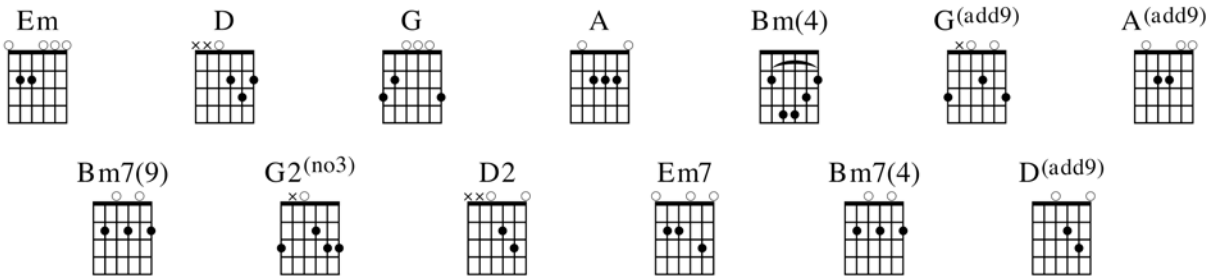

END

Em A Bm(4)
Move the mountains, calm the waters
Em A Bm(4)
Forever faithful, Never Changing God

Em A Bm(4) Em A Bm(4) Bm (opt. repeat and fade)
(ad lib: Never Changing God)

CCLI# 6090906

©2011 Mercy/Vineyard Publishing (ASCAP).
Admin. worldwide by Vineyard Music. www.vineyardmusic.com
All Rights Reserved. International Copyright Secured. Used By Permission.
Never Changing God – Club Vineyard Vol. 74 (CVD700193)