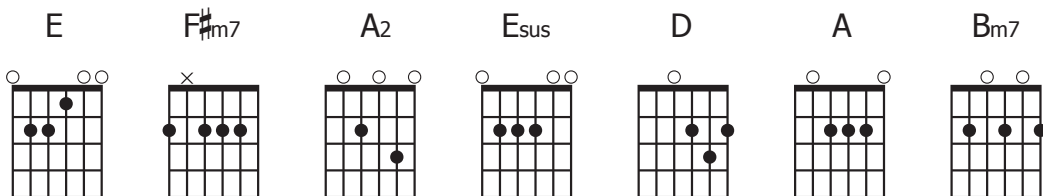

JESUS LEAD ON

BRENT HELMING

E F#m7 A2 E
This is my cry this is my song
E F#m7 A2 E
You are my guiding light when the way is unknown
E F#m7 A2 E
And when these sunny skies turn shades of gray
E F#m7 A2 E Esus E
I'll stay close by Your side as You lead the way

D A E
Jesus lead on I will follow
D A E
Jesus lead on let Your love light the way
D A E
Jesus lead on I will follow
D A E
Jesus lead on

E F#m7 A2 E
Hear now this cry hear now this song
E F#m7 A2 E
You are the guiding light for this journey I'm on
E F#m7 A2 E
And when my vision is clouded by the wind and the rain
E F#m7 A2 E Esus E
I'll stay close by Your side as You lead the way

Bm7 E Bm7 E
Lead me on lead me on
Bm7 E D A G E
Lead me on I will follow

CCLI#2035848

©1996 Mercy/Vineyard Publishing. (ASCAP)

All Rights Reserved. International Copyright Secured. Used By Permission.