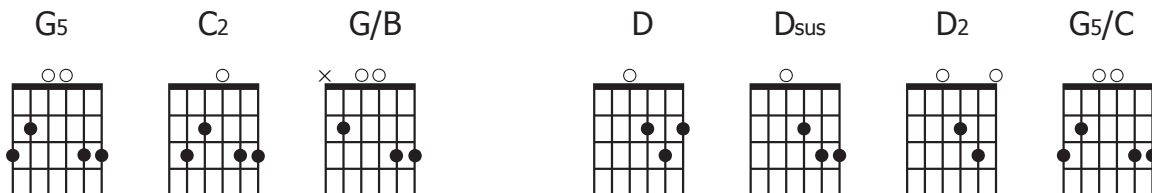

INVITACION FOUNTAIN

MICHAEL J. PRITZL

G5 C2 G/B C2
All who are weak all who are weary
 G5 C2 G/B C2
Come to the rock come to the fountain
 G5 C2 G/B C2
All who have sailed on the rivers of heartache
 G5 C2 G/B C2
Come to the sea come on be set free

G5 C2 G/B C2
All who are weak all who are weary
 G5 C2 G/B C2
Come to the rock come to the fountain
 G5 C2 G/B C2
All who have climbed on the mountains of heartache
 G5 C2 G/B C2
Reach to the stars come on give Your life

G5 C2
If You lead me Lord I will follow
 G/B C2
Where You lead me Lord I will go
 G5 C2
Come and heal me Lord I will follow
 G/B C2
Where You lead me Lord I will go
 G5 C2 G/B C2
I will go I will go

Alternate Chords: Capo 5