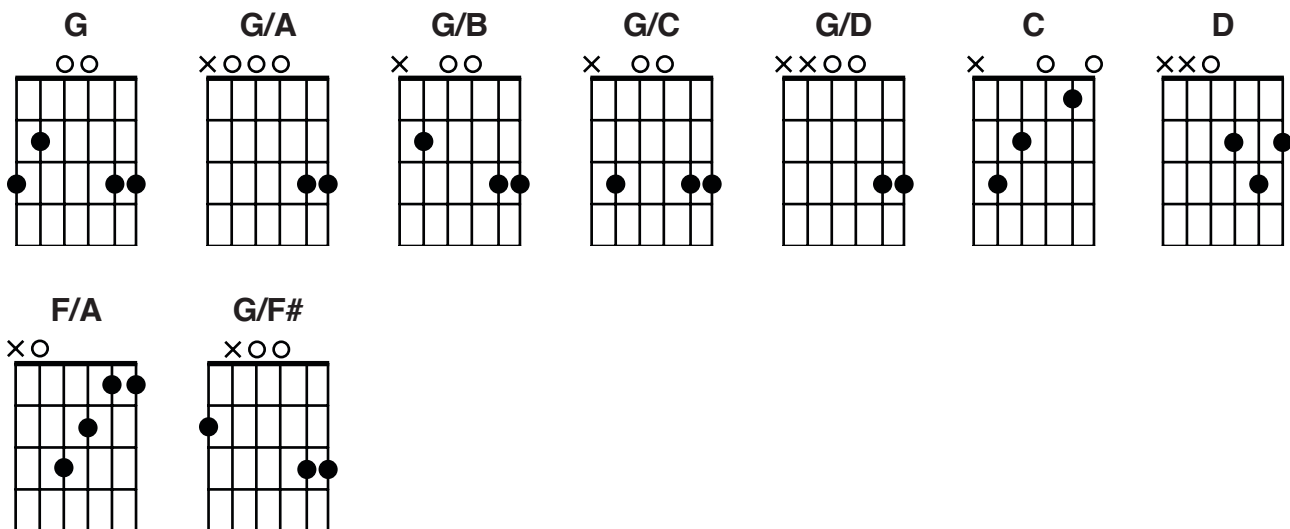

# I Love Your Ways

Chris Lizotte

Key of C (Capo 5, Play in G)

G G/A G/B G/C G/D G/C G/B G/A C  
**I have felt the sover-eign touch of Thee**  
G G/A G/B G/C G/D G/C G/B G/A C  
**Re-new a right spir - it with-in me**  
D F/A C  
**Give me a voice to worship You**

G G/C G/D G/C  
**I love Your ways**  
G G/F# G  
**I love You**

**Lord, may my lips sing to Thee all praise**  
**May it never cease all of my days**  
**Give me a voice to worship You**

**CCLI#2033730**

# I Love Your Ways

Chris Lizotte

Key of C

C C/D C/E C/F C/G C/F C/E C/D F  
**I have felt the sover-eign touch of Thee**  
C C/D C/E C/F C/G C/F C/E C/D F  
**Re-new a right spir - it with-in me**  
G Bb/D F  
**Give me a voice to worship You**