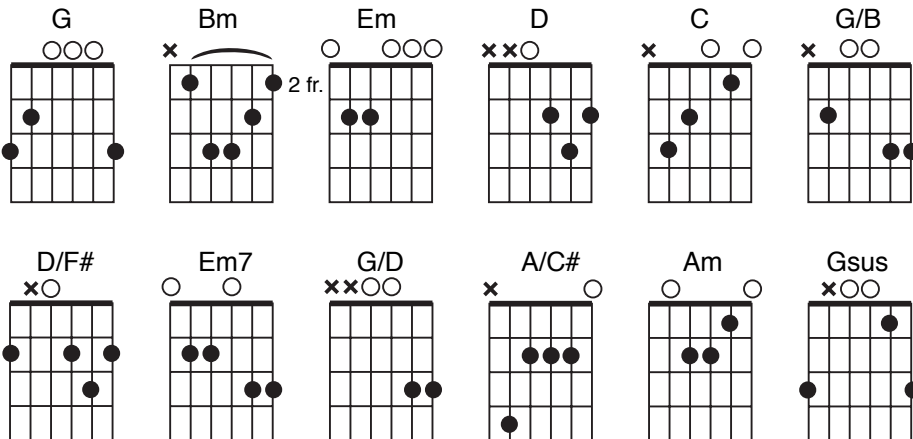

I Belong To You

Ryan Delmore

Key of A (Capo 2, Play in G)

Intro: G Bm Em D C Bm C D G (D)

G Bm Em D C
You call my name in the lonely night, sweet forgiveness in the morning light

Bm C D G D

Like a child in Your arms I belong to You

G Bm Em D C

You hold me close when the shadows fall and in the valley I can hear Your song

Bm C D G

There's no evil I should fear for I belong to You

G G/B C G
I belong to You, You bought me with Your blood

G G/B C G
I belong to You, You crown me with Your love

G D/F# Em7

I belong to You

G/D A/C#
In the dark night of the soul, in the things I can't control

C
You will never let me go

Am G/B C D G
Your love is strong and I belong to You

Instrumental: G Bm Em G/D A/C# C D G Gsus G

CCLI# 6510998

© 2012 Mercy/Vineyard Publishing (ASCAP)

Admin. worldwide by Vineyard Music. www.vineyardworship.com

All Rights Reserved. International Copyright Secured. Used by Permission.