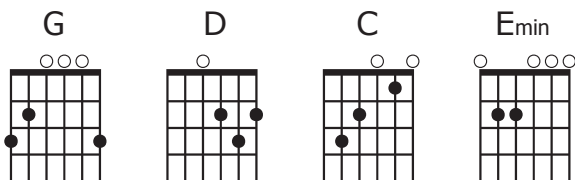

# HIDDEN PLACES

Capo Version

MARIE BARNETT

♩ = 42

G D C  
You are the God who sees

All these hidden places in me

D C G D  
You should just walk away, somehow You don't

G D Emin C  
At the end of the day, Your voice calls me home

G  
Your voice calls me home

G D C  
You are the God who hears

All of these last minute, self-centered prayers

D C G D  
You should just turn away, You never will

G D Emin C  
At the end of the day, Your grace holds me still

G  
Your grace holds me still

Play in G Major and Capo 6 for the Key of C# Major.

**CCLI#5572092**

©2009 Mercy/Vineyard Publishing (ASCAP).

Admin. worldwide by Vineyard Music. [www.vineyardmusic.com](http://www.vineyardmusic.com)