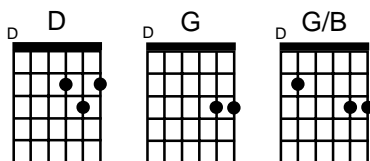

FAITHFUL

David Ruis

Drop D tuning

D

The narrow pathway

G

Through the needle's eye

D

I'm stepping forward

G

To the place I die

G/B

D

For I know that You are faithful

G/B

D

As we walk these fields of white

G/B

D

To the waiting and the humble

G/B

Your Kingdom comes

The way of mercy

Takes me to the least

Down the road of suffering

To the wedding feast

For I know that You are faithful

As we walk these fields of white

To the weary and the hurting

Your Kingdom comes

Drop D Tuning

CCLI No. 3381010