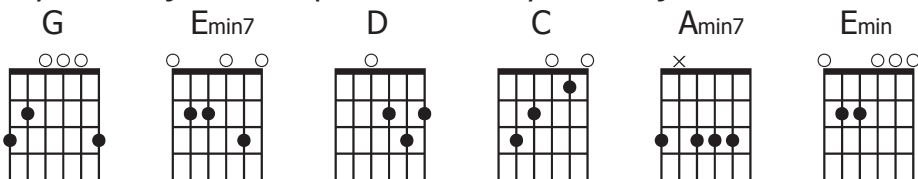

COME LORD JESUS (An Advent Song)

Capo Version

DIANE THIEL

♩=60

G Emin7 C G G Emin7 C G
Come Lord Jesus, come redeem us, we will wait for You

Emin7 C G
You will flood our souls with light

Emin7 C G
Bring the broken world to rights

Amin7 C G
As You swallow death with life

D
We will be singing...

G Emin7 C G D
Come Lord Jesus, come redeem us, we will wait for You

G Emin7 C G D
When the night gives way to the light our hearts will know it is You

Alternate Line: When the night gives way to the light our hearts will recognize You

Emin7 C G
And still waters You will stir

Emin7 C G
As we're changed from who we were

Amin7 C G
No longer 'neath' the curse

C
You'll find us singing...

Emin C G D
We reach for You with hopeful longing

Emin C G D
We join the earth in all it's groaning

Amin C G
And the trees will clap their hands

Amin C D
And the rocks will join the song

Play in G Major and Capo 2 for the Key of A Major.

CCLI#5575886

©2009 Mercy/Vineyard Publishing (ASCAP).

Admin. worldwide by Vineyard Music. www.vineyardmusic.com

All Rights Reserved. International Copyright Secured. Used By Permission.

Is God Listening? - Club Vineyard Vol. 69 (CVD-700159)