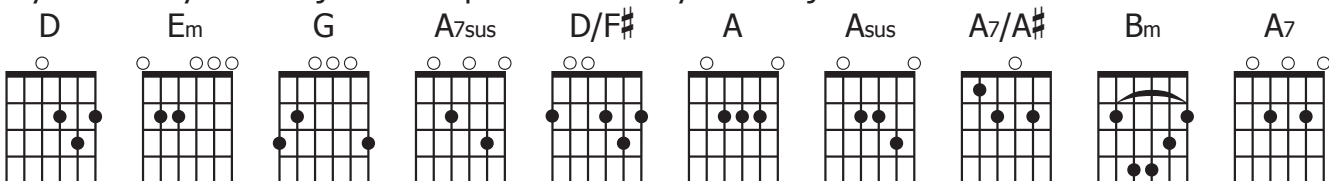

CARRY ME

Capo Version

ANDY PARK

♩=106

Introduction: D Em G A7sus D

D
Like a wounded lamb I come

Em
Lord, I cannot walk alone

G A7sus D
I come to fall into Your arms

D
I am weak and weary

Em
Lord, there's far too much to carry

G A7sus D
I come to fall into Your arms

D
In the dark night of my soul

Em
When I cannot carry on

G A7sus D
I come to fall into Your arms

D
I will cast my cares on You

Em
For I know You care for me

G A7sus D
I come to fall into Your arms

Em D/F# G A
Father, carry me through the pain I must endure

Em D/F# Asus A
Carry me through the darkness

G D/F# A A7/A# Bm
Carry me for Your arms are strong and sure

Em A7sus D
My Father, I need You to carry me

Em A7sus D Em D/F#
To end: My Father, I know You will carry me

Em A7sus Em D/F# G A7sus D
My Father, I know You will carry me, I need You to carry me

Em D/F# G2 A7 D Em D/F#
Comfort me, comfort me, My Father, I need You to comfort me

Em D/F# Em A7 D Em D/F#
Carry me, carry me, My Father, I need you to carry me

Play in the Key of D Major and Capo 2 for the Key of E Major.

CCLI#5025910

©2006 ION Publishing (ASCAP).

Admin. worldwide by Vineyard Music. www.vineyardmusic.com

All Rights Reserved. International Copyright Secured. Used By Permission.

See The Risen Lord - Club Vineyard Vol. 71 (CVD-700179)