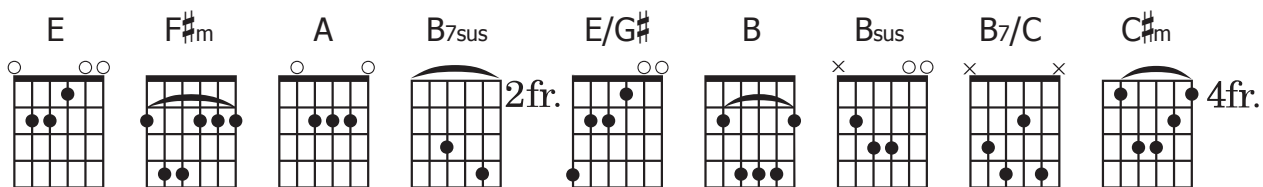

CARRY ME

Without Capo

ANDY PARK

♩=106

Introduction: E F#m A B7sus E

E
Like a wounded lamb I come

F#m
Lord, I cannot walk alone

A B7sus E
I come to fall into Your arms

E
I am weak and weary

F#m
Lord, there's far too much to carry

A B7sus E
I come to fall into Your arms

E
In the dark night of my soul

F#m
When I cannot carry on

A B7sus E
I come to fall into Your arms

E
I will cast my cares on You

F#m
For I know You care for me

A B7sus E
I come to fall into Your arms

F#m E/G# A B
Father, carry me through the pain I must endure

F#m E/G# Bsus B
Carry me through the darkness

A E/G# B B7/C C#m
Carry me for Your arms are strong and sure

F#m B7sus E
My Father, I need You to carry me

F#m B7sus E F#m E/G#
To end: My Father, I know You will carry me

F#m B7sus F#m E/G# A B7sus E
My Father, I know You will carry me, I need You to carry me

F#m E/G# A2 B7 E F#m E/G#
Comfort me, comfort me, My Father, I need You to comfort me

F#m E/G# F#m B7 E F#m E/G#
Carry me, carry me, My Father, I need you to carry me

CCLI#5025910

©2006 ION Publishing (ASCAP).

Admin. worldwide by Vineyard Music. www.vineyardmusic.com

All Rights Reserved. International Copyright Secured. Used By Permission.

See The Risen Lord - Club Vineyard Vol. 71 (CVD-700179)