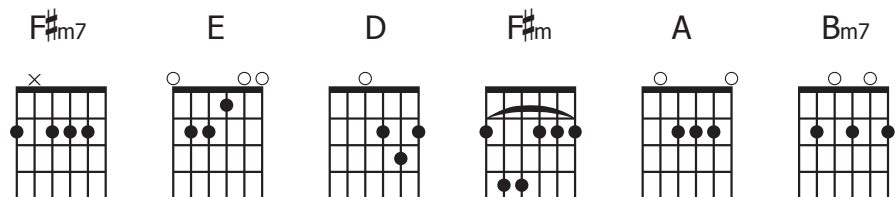

BREATH OF GOD

TERRY BUTLER & CINDY RETHMEIER

Intro: F#m7 E D A/C# Bm7 E F#m7 (To End: Bm7)

F#m7 E D E
Breathe on me breath of God

D E F#m
My spirit yearns for You

F#m7 E D E
Hide me in Your fathering arms

D E A
Fill up my longing soul

A Bm7 D E
Flood over me like a river my God

A Bm7 D E
Immerse me in Your living stream

A Bm7 D E
Awaken the song that You placed in my heart

F#m7 E D
Spirit breathe on me

F#m7 E D
Spirit breathe on me

F#m7 E D E
Breathe on me breath of God

D E F#m
Burn bright eternal fire

F#m7 E D E
Father draw me near to Your heart

D E A
You are my one desire

CCLI#2488907

©1998 Mercy/Vineyard Publishing. (ASCAP)

All Rights Reserved. International Copyright Secured. Used By Permission.