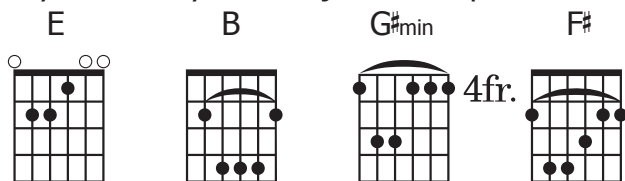

# FURIOUS

Capo Version

JEREMY RIDDLE

♩=92

Introduction: E B E B

E G#min  
Nothing can tear us from  
E G#min  
The grip of His mighty love  
E  
We've only glimpsed His vast affection  
G#min F#  
Heard whispers of His heart and passion, it's pouring out  
E  
His love is deep, His love is wide and it covers us  
B  
His love is fierce, His love is strong, it is furious  
E B (To Bridge: G#min)  
His love is sweet, His love is wild and it's waking hearts to life

E G#min  
The Father loves and sends His Son  
E G#min  
The Son lays down His life for all  
E  
He lavishes His love upon us  
G#min F#  
He calls us now His sons and daughters, He's reaching out

(G#min) F#  
You're waking my heart to life  
E  
You are waking me to life  
G#min F# E  
With Your love, with Your love, with Your love

E  
Your love is deep, Your love is wide and it covers us  
B  
Your love is fierce, Your love is strong, it is furious  
E B  
Your love is sweet, Your love is wild and it's waking hearts to life

Play in the Key of B Major and Capo 2 for the Key of C# Major.

F#  
**His love is deep, His love is wide and it covers us**  
C#  
**His love is fierce, His love is strong, it is furious**  
F# C# (To Bridge: A#min)  
**His love is sweet, His love is wild and it's waking hearts to life**