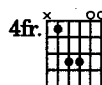

HUMBLE KING

E F#m E/G# A2 B E
Oh kneel me down again, here at Your feet

F#m E/G# A2 B E
Show me how much You love humility

F#m E/G# A B C#m7 B A2
Oh Spirit be the star that leads me to

E/G# F#m B7sus B7 E
The humble heart of love I see in You

A2 E/G# F#m B
You are the God of the broken the friend of the weak

A2 E/G# F#m B
You wash the feet of the weary embrace the ones in need

A2 E/G# F#m B
I want to be like You Jesus to have this heart in me

F#m E/G#
You are the God of the humble

A B E
You are the humble King

CHORDS USED IN THIS SONG:

F#m

E/G#

A2

B

E

C#m

B7sus

B7

Written by Brenton Brown

Copyright © 1999 Vineyard Songs (UK/Eire)
252 Cottingham Road, HULL, HU6 8QA, United Kingdom
International copyright secured. All rights reserved. Used by permission.

To reproduce this music setting for church usage, both a Church Copyright Licence
and a Music Reproduction License are required.
To obtain a license or for further information visit www.ccli.com