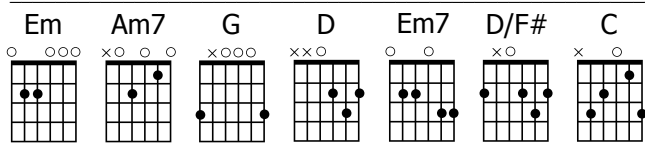

# HOW COULD I LIVE WITHOUT YOU Carly Orpen

**(Capo 2)**

**F#m(Em) Bm7(Am7) A(G) E(D)**  
 I love You and I know now I always will  
**F#m(Em) Bm7(Am7) A(G) E(D)**  
 You are to me the very centre of my being

**F#m7(Em7) Bm7 (Am7)**  
 How could I live without You  
**A(G) E/G#(D/F#)**  
 Jesus now that I've found You, I could not turn away  
**F#m7(Em7) Bm7(Am7)**  
 Heaven is close to my heart  
**A(G) E/G#(D/F#)**  
 It's there I store my treasure, Jesus lead the way

**F#m7(Em7) Bm7(Am7)**  
 Teach me all Your ways  
**D(C) E(D) F#m7(Em7)**  
 And make me more like You everyday  
**Bm7(Am7)**  
 And feed me with Your Word  
**D(C) E(D)**  
 And I will follow You

**F#m(Em) Bm7(Am7) A(G) E/G#(D/F#)**  
 I find You in the glory of Your Son  
**F#m(Em) Bm7(Am7) A(G) E/G#(D/F#)**  
 And I see You in the beauty of creation