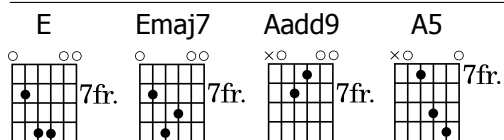

HAVE MERCY

Sam Lane

Emaj7 | Emaj7 | E5 | E5 | Aadd9 | Aadd9 | E5 | E5

Emaj7 **E5**
Lord, I look up to You
Aadd9 **E5**
Up to heaven where You rule
Emaj7 **E5** **Aadd9**
Draw me closer, draw me to You Lord
E5
'Cos I don't want to lose You

A5 **E5**
Have mercy Lord
A5 **E5**
I need Your life
A5 **E5**
You are the source
A5 **E5**
You are my light

Emaj7 **E5**
Lord I look up to You
Aadd9 **E5**
And I see Your love pour down, pour down on me
Emaj7 **E5** **Aadd9**
You show me the truth, I'm humbled here
E5
No I don't want to run from You anymore