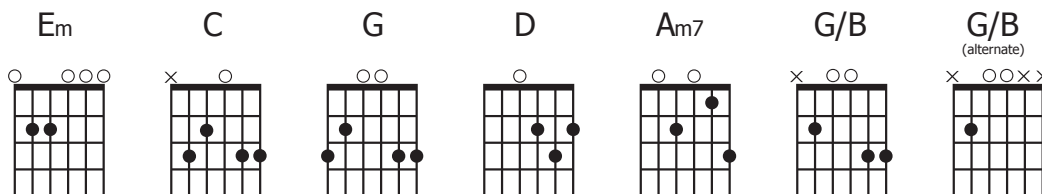

AWESOME GOD (YOUR VOICE)

VICKY BEECHING

Em C/E
Your voice is the voice that
G D
Commanded the universe to be
Em C/E
Your voice is the voice that
G D Am7 G/B C
Is speaking words of love to me
C Am7 G/B C
How can it be

G C
Awesome God Holy God
Em C
I worship You in wonder
G C
Awesome God Holy God
Em C
As You draw near I'm humbled
Am7 C
By Your majesty and the mystery
D Em C/E G/E D
Of Your great love for me

Em C/E
Your arms are the arms that
G D
Hung shining stars in deepest space
Em C/E
Your arms are the arms that
G D Am7 G/B C
Surround me in a warm embrace
C Am7 G/B C
Amazing grace