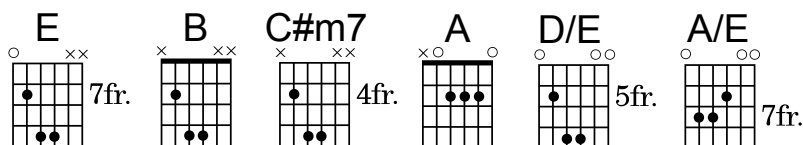

GOD'S LOVE IS BIG

Simon Parry

E B
God who made the universe
C#m A
The earth, the sun, the moon and stars
E B A
Has a place in His heart for me
E B
From the beginning to the end
C#m A
God will always be my friend
E B A
So I can jump and shout 'cos God loves me

E B
God's love is big, God's love is great
C#m A
God's love is fab and He's my mate
E B
God's love surrounds me everyday
C#m A
And I love to sing and say
E B
God's love is big, God's love is strong
C#m A
God's love goes on and on and on
E B
God's love surrounds me everyday
C#m A B E
And I love to sing and say...God loves me WEHAY!

Since before the world began
God knew me and had a plan
For my life and how I'm gonna be
He sent Jesus to be my friend
To show His love will never end
So I can jump and shout 'cos God loves me

E D/E
God's love is big, God's love is great
A/E E
God's love is fab, God's love is strong (rpt)