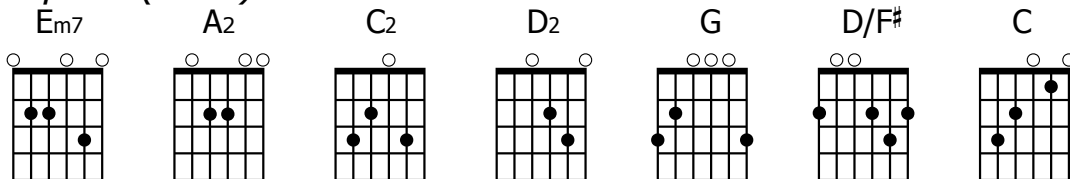

BE THE ONE [With Capo]

NIGEL BRIGGS & JIM BALL

♩=78

Em7 A2/C# Em7 A2

Em7 A2/C#
You are life giving

Em7 A2
I give You this life

Em7 A2/C#
Amazing love shining through

C2 D2
(So) Be the one that I run to

Em7 A2/C#
(And) You are forgiveness

Em7 A2
Your hands full of grace

Em7 A2/C#
In the shadow of Your cross I will stand

Am C
Be the one to light my way

G D/F#
This is Your life in my veins

Em7 C
Flowing through this heart You lead to brighter days

G D/F# Em7 C [To Verse: Em7 A2/C# Em7 A2]
Jesus be the One, be the One

Em7 A2/C#
You take my weakness

Em7 A2
And lift me again

Em7 A2/C#
In the shadow of Your cross I will stay

Am C
You're the One to light my way

Capo 3 (E=G)

*Notes in red are played by the Bass Guitar.

CCLI#4055273

©2003 Vineyard Songs (UK/Eire).

Admin. by Vineyard Music Global worldwide.

All Rights Reserved. International Copyright Secured. Used By Permission.