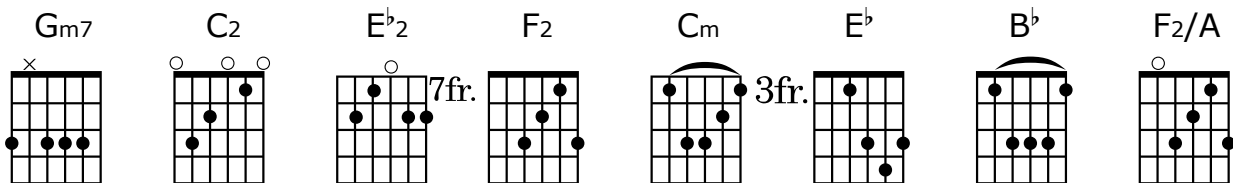

BE THE ONE [With Capo]

NIGEL BRIGGS & JIM BALL

♩=78

Em7 A2/C# Em7 A2

Em7 A2/C#
You are life giving

Em7 A2
I give You this life

Em7 A2/C#
Amazing love shining through

C2 D2
(So) Be the one that I run to

Gm7 C2/E

In the shadow of Your cross I will stand

C_m E^b

Be the one to light my way

B^b F₂/A

This is Your life in my veins

Gm7 E^b

Flowing through this heart You lead to brighter days

B^b F₂/A Gm7 E^b [To Verse: Gm7 C2/E Gm7 C2]

Jesus be the One, be the One

Gm7 C2/E

You take my weakness

Gm7 C2

And lift me again

Gm7 C2/E

In the shadow of Your cross I will stay

C_m E^b

You're the One to light my way

*Notes in red are played by the Bass Guitar.

CCLI#4055273

©2003 Vineyard Songs (UK/Eire).

Admin. by Vineyard Music Global worldwide.

All Rights Reserved. International Copyright Secured. Used By Permission.