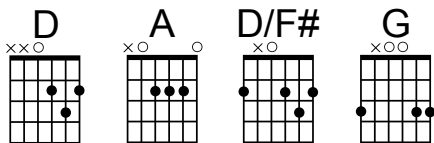

I LIKE GOD

Randy Butler

D
I like God (I like God)

A
I like God (I like God)

D D/F#
I like God (I like God)

G
Oh yes I do (Oh yes I do)

D
I like God (I like God)

A
I like God (I like God)

D
Oh yes it's true (Oh yes it's true)

D
Boop boop she do (boop boop she do)

**I like God
God likes me
God likes you
Oh yes it's true
God likes me
God likes you
Oh yes it's true
Boop boop she do**

CCLI#3375002